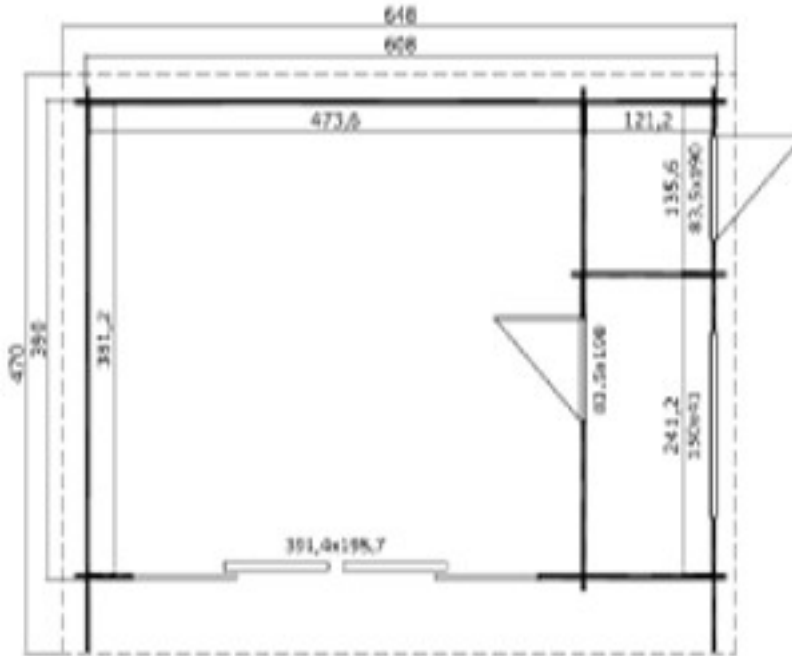

Phone (0333) 800 8880
 www.leisurebuildings.com
 trentan@leisurebuildings.com

Trentan 'Ripley' Log Cabin Multi-Room

Size 608 x 450

- 44mm Logs
- Five Year Guarantee
- Double Glazed
- EPDM Roofing Option
- Assembly Service
- Quality Joinery
- Sliding Patio Doors

Dimensions

Floor Area	22.84 m ²
Roof Dimensions	6.48m x 4.7m
Cubic Volume	53.38m ³
Wall Height	2.22m
Ridge Height	2.577m
Front Overhang	60cm
Main Cabin Size	4.736 x 3.812m

Windows & Doors

Sliding Doors (1)	391.4 x 195.7cm
Single Doors (2)	83.5x 190.00cm
Single Window (1)	150.0 x 41.00cm
Non Opening Windows	
Double Glazed As Standard	

Roof / Floor Boards	18mm
Roof Surface	30.51m ³

Roof Slope	3.4°
Treated Bearers	70 x 45mm

Woking Garden Buildings Show Site

1st Choice Leisure Buildings
 Sutton Green Garden Centre,
 Whitmoor Ln, Sutton Green,
 Guildford, Surrey. GU4 7QA
 Phone 01483 237550