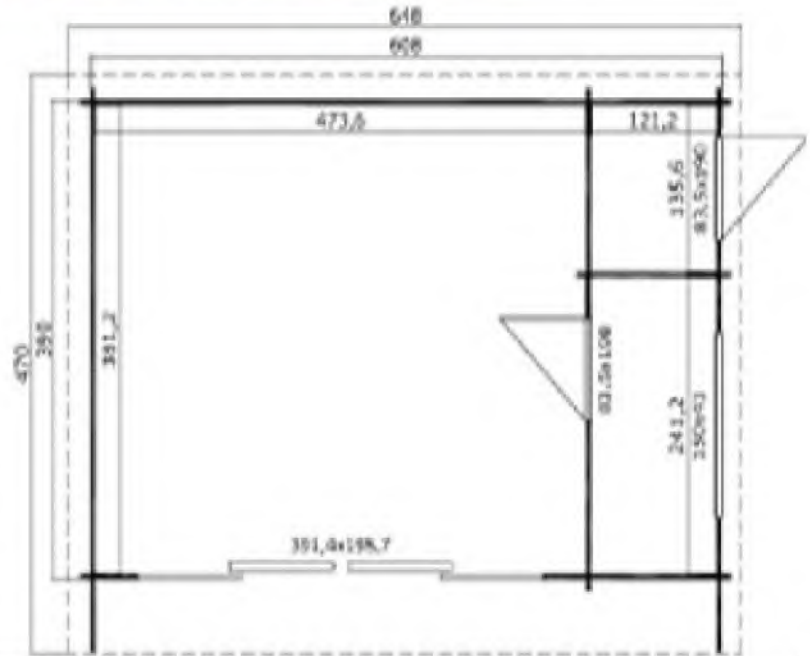

Phone (0333) 800 8880
 www.leisurebuildings.com
 trentan@leisurebuildings.com

Trentan 'Ripley' Log Cabin Multi-Room

Size 608 x 450

44mm Logs

Five Year
Guarantee

Double Glazed

EPDM Roofing
Option

Assembly Service

Quality Joinery

Sliding Patio
Doors

Dimensions

Floor Area	22.84 m ²
Roof Dimensions	6.48m x 4.7m
Cubic Volume	53.38m ³
Wall Height	2.22m
Ridge Height	2.577m
Front Overhang	60cm
Main Cabin Size	4.736 x 3.812m

Windows & Doors

Sliding Doors (1)	391.4 x 195.7cm
Single Doors (2)	83.5 x 190.00cm
Single Window (1)	150.0 x 41.00cm
Non Opening Windows	
Double Glazed As Standard	

Roof / Floor Boards	18mm
Roof Surface	30.51m ³