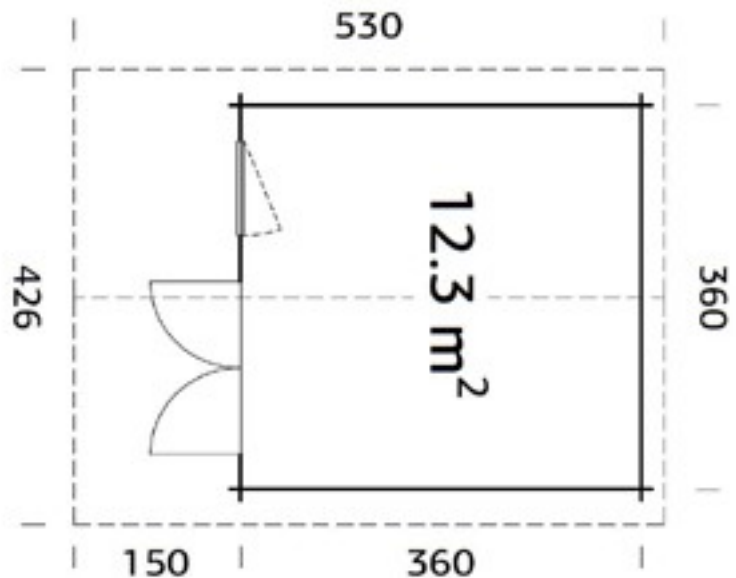

Dimensions

Wall Height 2.05m
 Ridge Height 2.63m
 Roof Size 4.4 x 3.62m
 Internal Cabin Size 2.912 x 3.512m

Windows & Doors

Double Doors (1) 151 x 186cm
 Double Window (1) 117 x 87cm
 Double Glazed As Standard
 Opens Inwards

Trentan 'Sandhurst 2' Log Cabin

Size 360 x 360

- 44mm Logs
- Five Year Guarantee
- Double Glazed
- Felt Tiles Included
- Assembly Service
- Quality Joinery
- Georgian or Classic Glazing

Dimensions

Wall Height 2.05m
 Ridge Height 2.67m
 Roof Size 4.26 x 5.3m
 Internal Cabin Size 3.512 x 3.512m

Windows & Doors

Double Doors (1) 151 x 186cm
 Double Window (1) 76 x 87cm
 Double Glazed As Standard
 Opens Inwards
 3 Way adjustable Door hinges
 Roof / Floor Boards 19mm
 Roof Surface 23.3m³

Roof Slope 16°
 Treated Bearers

Trentan 'Sandhurst 4' Log Cabin

Size 510 x 390

- 44mm Logs
- Five Year Guarantee
- Double Glazed
- Felt Tiles Included
- Assembly Service
- Quality Joinery
- Georgian or Classic Style Glazing

Dimensions

Wall Height 2.05m
 Ridge Height 2.78m
 Internal Cabin Size 5.012m x 3.812m