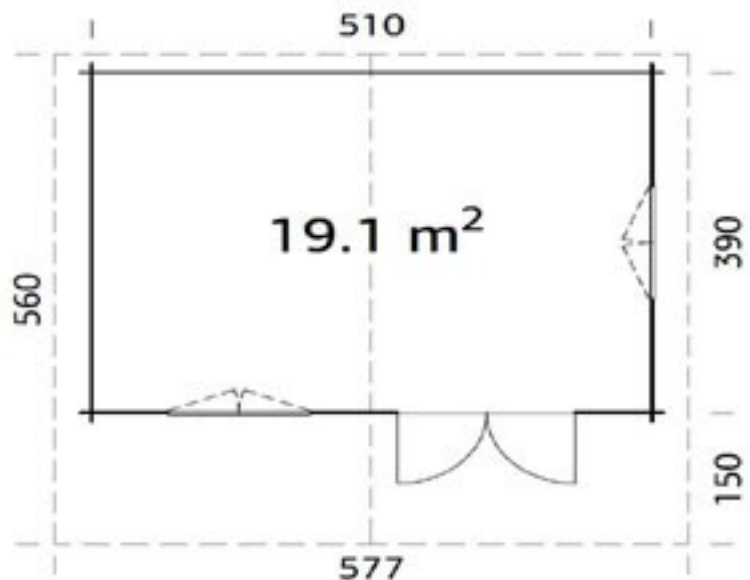

Dimensions

Wall Height 2.05m
 Ridge Height 2.63m
 Roof Size 4.4 x 3.62m
 Internal Cabin Size 2.912 x 3.512m

Windows & Doors

Double Doors (1) 151 x 186cm
 Double Window (1) 117 x 87cm
 Double Glazed As Standard
 Opens Inwards

Georgian or
Classic Glazing

Dimensions

Wall Height 2.05m
 Ridge Height 2.78m
 Roof Size 5.15 x 5.3m
 Internal Cabin Size 4.412 x 3.512m

Windows & Doors

Double Doors (1) 151 x 186cm
 Double Window (1) 117 x 87cm
 Double Glazed As Standard
 Opens Inwards
 3 Way adjustable Door hinges
 Roof / Floor Boards 19mm
 Roof Surface 28.1m³

Trentan 'Sandhurst 4' Log Cabin

Size 510 x 390

- 44mm Logs
- Five Year Guarantee
- Double Glazed
- Felt Tiles Included
- Assembly Service
- Quality Joinery
- Georgian or Classic Style Glazing

Dimensions

Wall Height 2.05m
 Ridge Height 2.78m
 Internal Cabin Size 5.012m x 3.812m

Thickness of Glass 3-9-3mm

Windows & Doors

Double Doors (1) 151 x 186cm
 Double Window (2) 117 x 87cm
 Double Glazed As Standard
 Opens Inwards
 3 Way adjustable Door hinges

Roof / Floor Boards 19mm
 Roof Surface 35.3m³