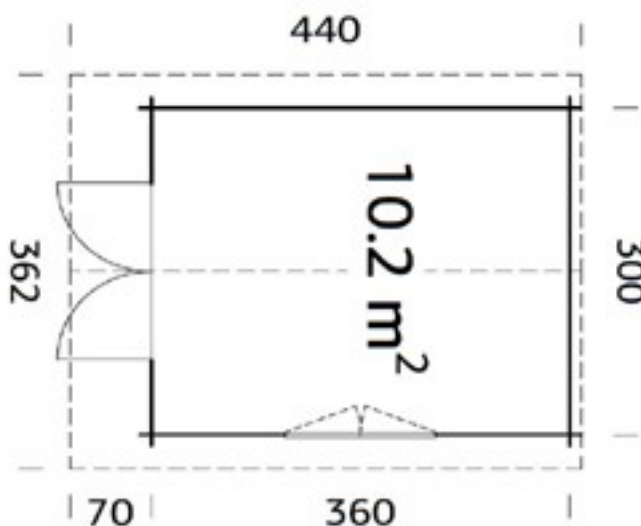

Phone (0333) 800 8880
 www.leisurebuildings.com
 trentan@leisurebuildings.com

Trentan 'Sandhurst 1' Log Cabin

Size 300 x 360

- 44mm Logs
- Five Year Guarantee
- Double Glazed
- Felt Tiles Included
- Assembly Service
- Quality Joinery
- Georgian or Classic Style Glazing

Dimensions

Wall Height 2.05m
 Ridge Height 2.63m
 Roof Size 4.4 x 3.62m
 Internal Cabin Size 2.912 x 3.512m

Windows & Doors

Double Doors (1) 151 x 186cm
 Double Window (1) 117 x 87cm
 Double Glazed As Standard
 Opens Inwards