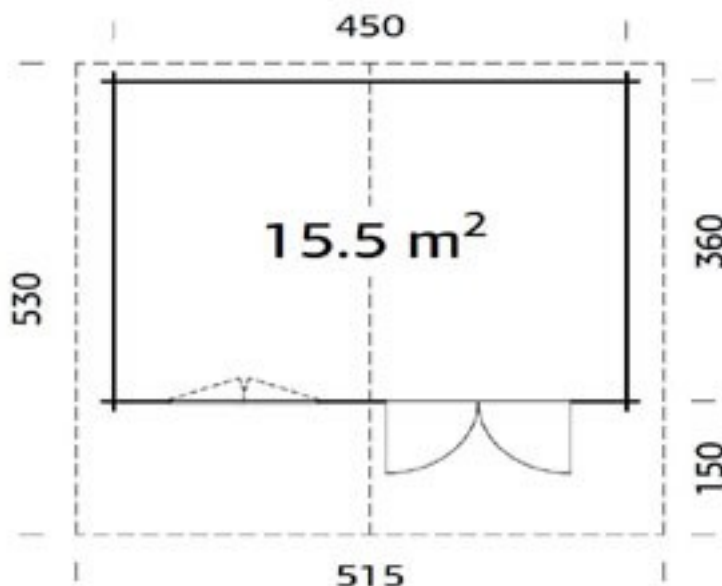

Dimensions

Wall Height 2.05m
 Ridge Height 2.63m
 Roof Size 4.4 x 3.62m
 Internal Cabin Size 2.912 x 3.512m

Windows & Doors

Double Doors (1) 151 x 186cm
 Double Window (1) 117 x 87cm
 Double Glazed As Standard
 Opens Inwards

Trentan 'Sandhurst 3' Log Cabin

Size 450 x 360

44mm Logs

Five Year
Guarantee

Double Glazed

Felt Tiles Included

Assembly Service

Quality Joinery

Georgian or
Classic Glazing

Dimensions

Wall Height 2.05m
 Ridge Height 2.78m
 Roof Size 5.15 x 5.3m
 Internal Cabin Size 4.412 x 3.512m

Windows & Doors

Double Doors (1) 151 x 186cm
 Double Window (1) 117 x 87cm
 Double Glazed As Standard
 Opens Inwards
 3 Way adjustable Door hinges
 Roof / Floor Boards 19mm
 Roof Surface 28.1m³

Trentan 'Sandhurst 4' Log Cabin

Size 510 x 390

- 44mm Logs
- Five Year Guarantee
- Double Glazed
- Felt Tiles Included
- Assembly Service
- Quality Joinery
- Georgian or Classic Style Glazing

Dimensions

Wall Height 2.05m
 Ridge Height 2.78m
 Internal Cabin Size 5.012m x 3.812m