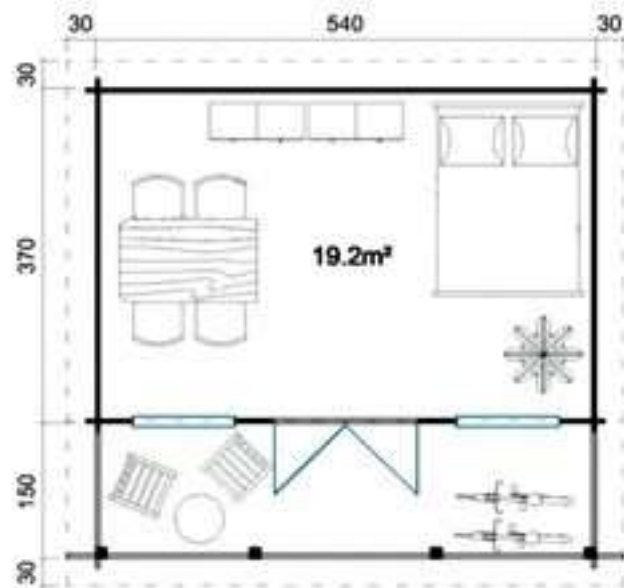

Quality Joinery

Tilt & Turn
Windows

Dimensions

| | |
|---------------------|----------------------|
| Floor Area | 19.19 m ² |
| Roof Dimensions | 5.7m x 6.0m appx. |
| Cubic Volume | 55.45m ³ |
| Wall Height | 2.72m |
| Ridge Height | 3.123m |
| Front Overhang | 180cm (inc) |
| Internal Cabin Size | 526 x 356m |

Classic Glazing

Tilt & Turn
Windows

Dimensions

| | |
|---------------------|----------------------|
| Floor Area | 19.19 m ² |
| Roof Dimensions | 5.7m x 6m appx. |
| Cubic Volume | 46.97m ³ |
| Wall Height | 2.18m |
| Ridge Height | 2.511m |
| Front Overhang | 180cm (inc) |
| Internal Cabin Size | 5.266m x 3.566m |

Windows & Doors

| | |
|------------------------------|-------------|
| Double Doors (1) | 158 x 200cm |
| Double Window (2) | 120 x 132cm |
| Opening Windows | |
| Double Glazed As Standard | |
| 3 Way adjustable Door hinges | |

| | |
|---------------------|---------------------|
| Roof / Floor Boards | 18 mm |
| Roof Surface | 35.05m ³ |

| | |
|-----------------|-----------|
| Roof Slope | 10° |
| Treated Bearers | 70 x 45mm |