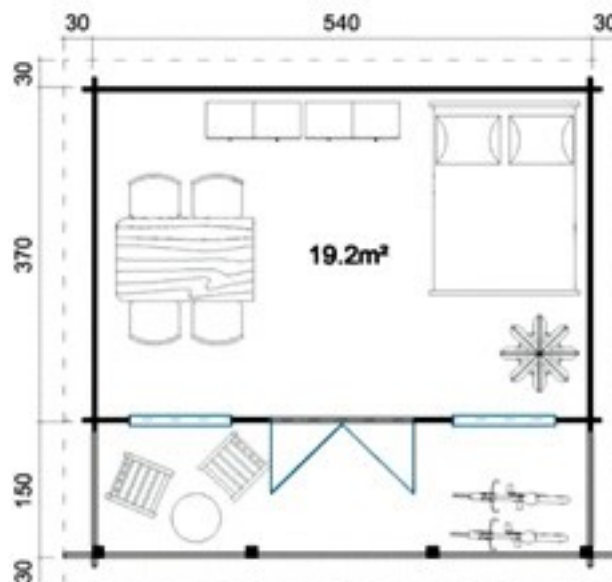

Quality Joinery

Tilt & Turn
Windows

Dimensions

Floor Area	19.19 m ²
Roof Dimensions	5.7m x 6.0m appx.
Cubic Volume	55.45m ³
Wall Height	2.72m
Ridge Height	3.123m
Front Overhang	180cm (inc)
Internal Cabin Size	526 x 356m

Windows & Doors

Double Doors (1)	158 x 200cm
Double Window (2)	120 x 132cm
Opening Windows	
Double Glazed As Standard	
3 Way adjustable Door hinges	

Roof / Floor Boards	18 mm
Roof Surface	36.8m ³

Roof Slope	19°
Treated Bearers	70 x 45mm

Classic Glazing

Tilt & Turn
Windows

Dimensions

Floor Area	19.19 m ²
Roof Dimensions	5.7m x 6m appx.
Cubic Volumne	46.97m ³
Wall Height	2.18m
Ridge Height	2.511m
Front Overhang	180cm (inc)
Internal Cabin Size	5.266m x 3.566m

Windows & Doors

Double Doors (1)	158 x 200cm
Double Window (2)	120 x 132cm
Opening Windows	
Double Glazed As Standard	
3 Way adjustable Door hinges	

Roof / Floor Boards	18 mm
Roof Surface	35.05m ³

Roof Slope	10°
Treated Bearers	70 x 45mm