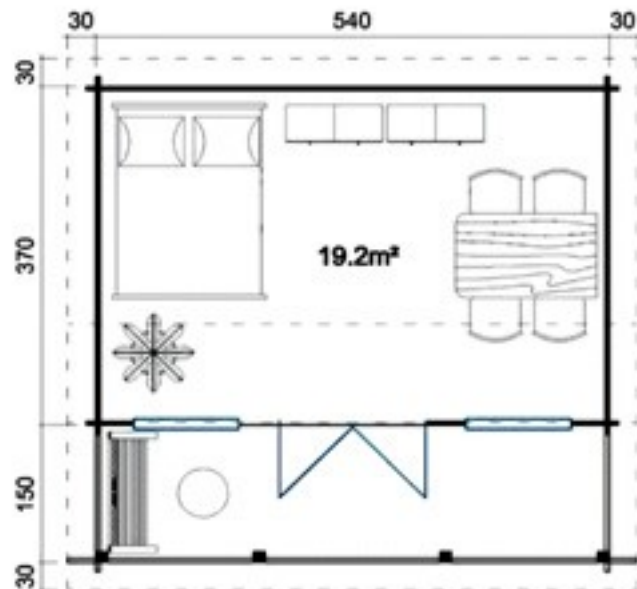

Quality Joinery

Tilt & Turn
Windows

Dimensions

Floor Area	19.19 m ²
Roof Dimensions	5.7m x 6.0m appx.
Cubic Volume	55.45m ³
Wall Height	2.72m
Ridge Height	3.123m
Front Overhang	180cm (inc)
Internal Cabin Size	526 x 356m

Windows & Doors

Double Doors (1)	158 x 200cm
Double Window (2)	120 x 132cm
Opening Windows	
Double Glazed As Standard	
3 Way adjustable Door hinges	

Roof / Floor Boards	18 mm
Roof Surface	36.8m ³

Roof Slope	19°
Treated Bearers	70 x 45mm

Classic Glazing

Tilt & Turn
Windows

Dimensions

Floor Area	19.19 m ²
Roof Dimensions	5.7m x 6m appx.
Cubic Volumne	46.97m ³
Wall Height	2.18m
Ridge Height	2.511m
Front Overhang	180cm (inc)
Internal Cabin Size	5.266m x 3.566m

Windows & Doors

Double Doors (1)	158 x 200cm
Double Window (2)	120 x 132cm
Opening Windows	
Double Glazed As Standard	
3 Way adjustable Door hinges	

Roof / Floor Boards	18 mm
Roof Surface	35.05m ³

Roof Slope	10°
Treated Bearers	70 x 45mm