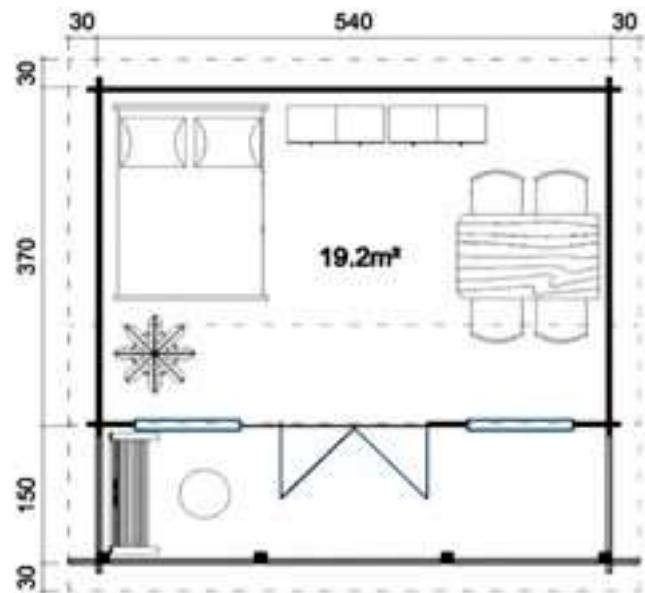

Quality Joinery

Tilt & Turn
Windows

Dimensions

| | |
|---------------------|----------------------|
| Floor Area | 19.19 m ² |
| Roof Dimensions | 5.7m x 6.0m appx. |
| Cubic Volume | 55.45m ³ |
| Wall Height | 2.72m |
| Ridge Height | 3.123m |
| Front Overhang | 180cm (inc) |
| Internal Cabin Size | 526 x 356m |

Windows & Doors

| | |
|------------------------------|-------------|
| Double Doors (1) | 158 x 200cm |
| Double Window (2) | 120 x 132cm |
| Opening Windows | |
| Double Glazed As Standard | |
| 3 Way adjustable Door hinges | |

Classic Glazing

Tilt & Turn
Windows

Dimensions

| | |
|---------------------|----------------------|
| Floor Area | 19.19 m ² |
| Roof Dimensions | 5.7m x 6m appx. |
| Cubic Volume | 46.97m ³ |
| Wall Height | 2.18m |
| Ridge Height | 2.511m |
| Front Overhang | 180cm (inc) |
| Internal Cabin Size | 5.266m x 3.566m |