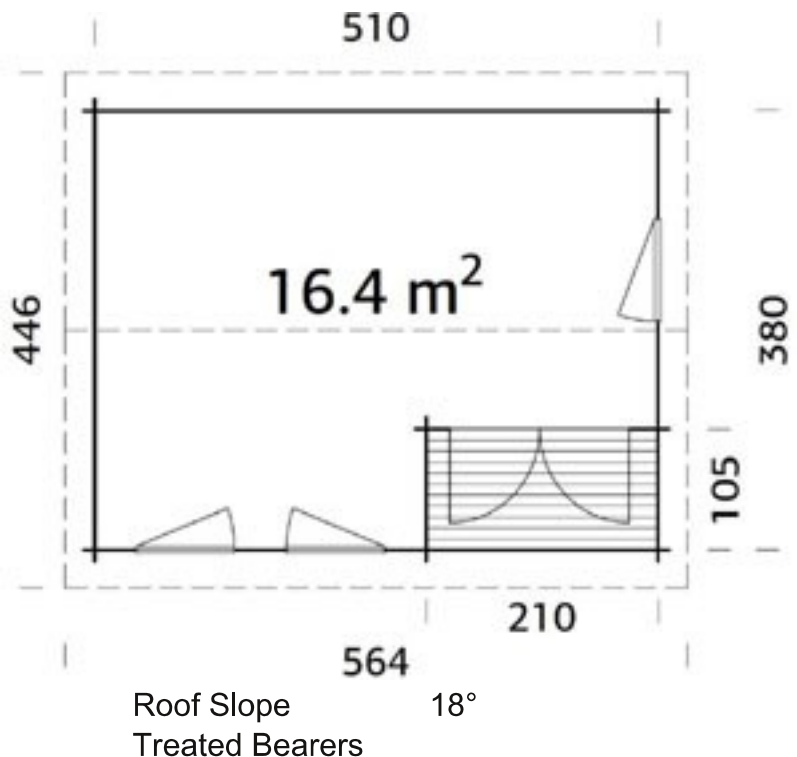

Dimensions

Wall Height 2.05m
 Ridge Height 2.67cm
 Internal Cabin Size Please Ask

Can Be Built In Reverse Style

Windows & Doors

Double Doors (1) 151 x 186cm
 Double Window (4) 76 x 85cm
 Double Glazed As Standard
 Opens Inwards
 3 Way adjustable Door hinges

Trentan 'Sunningdale 2' Log Cabin

Size 510 x 380

- 44mm Logs
- Five Year Guarantee
- Double Glazed
- Felt Tiles Included
- Assembly Service
- Quality Joinery
- Georgian or Classic Style Windows

Dimensions

Wall Height 2.05m
 Ridge Height 2.78m
 Internal Cabin Size Please Ask

Can Be Built In Reverse Style

Windows & Doors

Double Doors (1) 151 x 186cm
 Single Window (3) 76 x 85cm
 Double Glazed As Standard
 Opens Inwards
 3 Way adjustable Door hinges

Roof / Floor Boards 19mm
 Roof Surface 26.1m³

Woking Garden Buildings Show Site

1st Choice Leisure Buildings
 Sutton Green Garden Centre,
 Whitmoor Ln, Sutton Green,
 Guildford, Surrey. GU4 7QA
 Phone 01483 237550