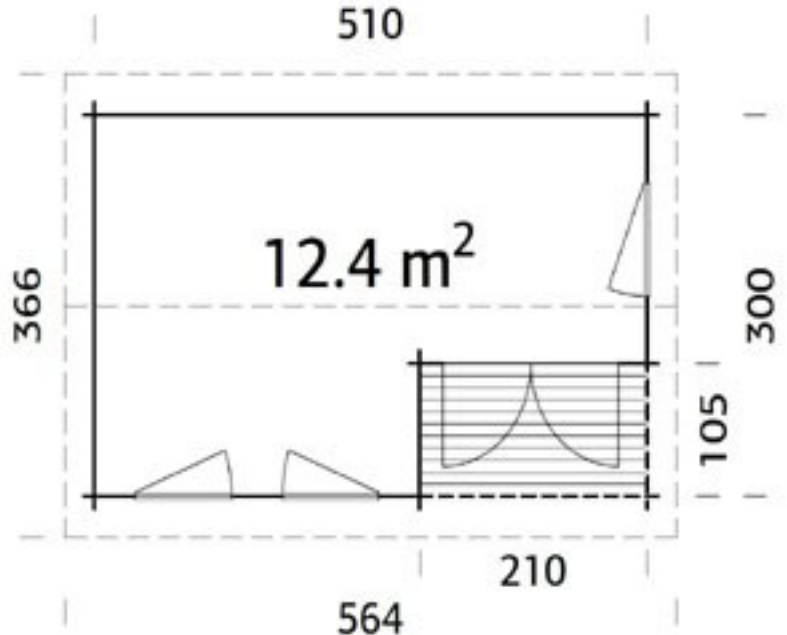

Phone (0333) 800 8880
 www.leisurebuildings.com
 trentan@leisurebuildings.com

Trentan 'Sunningdale 1' Log Cabin

Size 510 x 300

- 44mm Logs
- Five Year Guarantee
- Double Glazed
- Felt Tiles Included
- Assembly Service
- Quality Joinery
- Georgian or Classic Style Windows

Dimensions

Wall Height 2.05m
 Ridge Height 2.67cm
 Internal Cabin Size Please Ask

Can Be Built In Reverse Style

Windows & Doors

Double Doors (1) 151 x 186cm
 Double Window (4) 76 x 85cm
 Double Glazed As Standard
 Opens Inwards
 3 Way adjustable Door hinges

Roof / Floor Boards 19mm
 Roof Surface 21.4m³

Roof Slope 18°
 Treated Bearers

Woking Garden Buildings Show Site

1st Choice Leisure Buildings
 Sutton Green Garden Centre,
 Whitmoor Ln, Sutton Green,
 Guildford, Surrey. GU4 7QA
 Phone 01483 237550

Trentan 'Sunningdale 2' Log Cabin

Size 510 x 380

- 44mm Logs
- Five Year Guarantee
- Double Glazed
- Felt Tiles Included
- Assembly Service
- Quality Joinery
- Georgian or Classic Style Windows

Dimensions