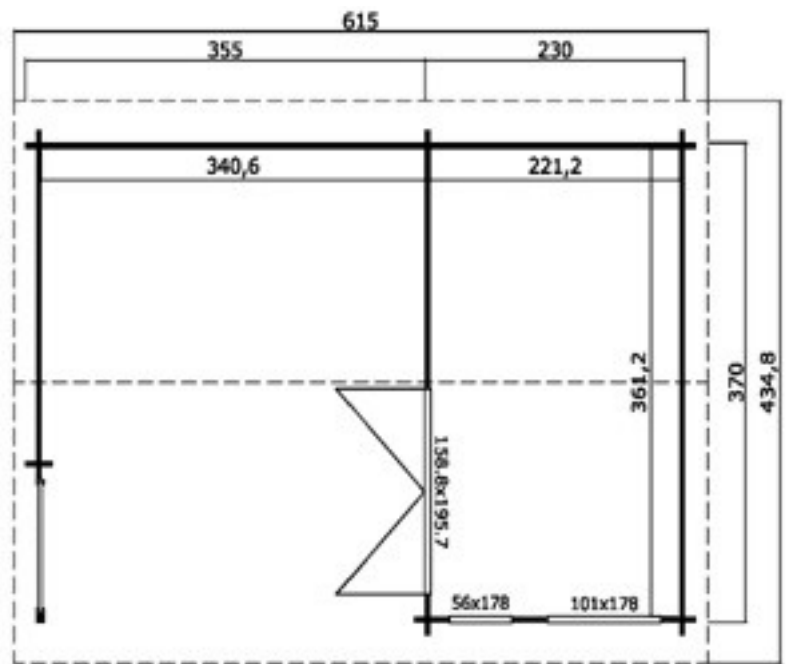

Trentan 'Tadworth' Cabin with canopy

Size 575 x 370

44mm Logs

Five Year
Guarantee

Double Glazed

Felt Tiles Included

Assembly Service

Quality Joinery

Covered Area

Dimensions

Floor Area	20.45 m ²
Roof Dimensions	6.15m x 4.35m
Cubic Volume	47.21m ³
Wall Height	2.17m
Ridge Height	2.52m
Front Overhang	60cm
Internal Cabin Size	2.212m x 3.612m

Windows & Doors

Double Door (1)	158.8x 195.70cm
Opening Window (1)	56.0 x 178.80cm
Fixed Window (1)	101.0 x 178.8cm
Double Glazed As Standard	

Roof / Floor Boards	18mm	Roof Slope	8.8°
Roof Surface	27.06m ³	Treated Bearers	45 x 45mm