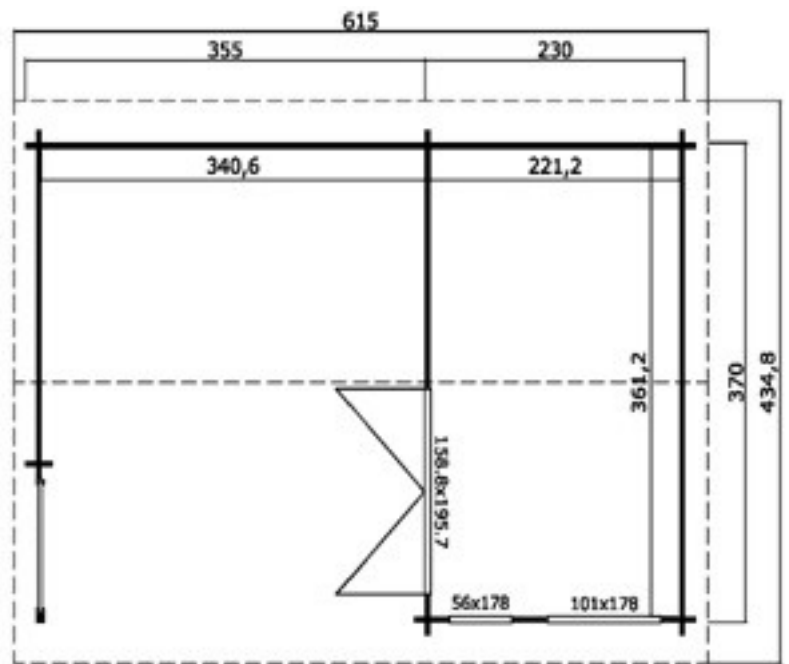

## Trentan 'Tadworth' Cabin with canopy

Size 575 x 370

44mm Logs

Five Year  
Guarantee

Double Glazed

Felt Tiles Included

Assembly Service

Quality Joinery

### Dimensions

Floor Area	20.45 m <sup>2</sup>
Roof Dimensions	6.15m x 4.35m
Cubic Volume	47.21m <sup>3</sup>
Wall Height	2.17m
Ridge Height	2.52m
Front Overhang	60cm
Internal Cabin Size	2.212m x 3.612m

### Windows & Doors

Double Door (1)	158.8x 195.70cm
Opening Window (1)	56.0 x 178.80cm
Fixed Window (1)	101.0 x 178.8cm
Double Glazed As Standard	

Roof / Floor Boards	18mm
Roof Surface	27.06m <sup>3</sup>

Roof Slope	8.8°
Treated Bearers	45 x 45mm