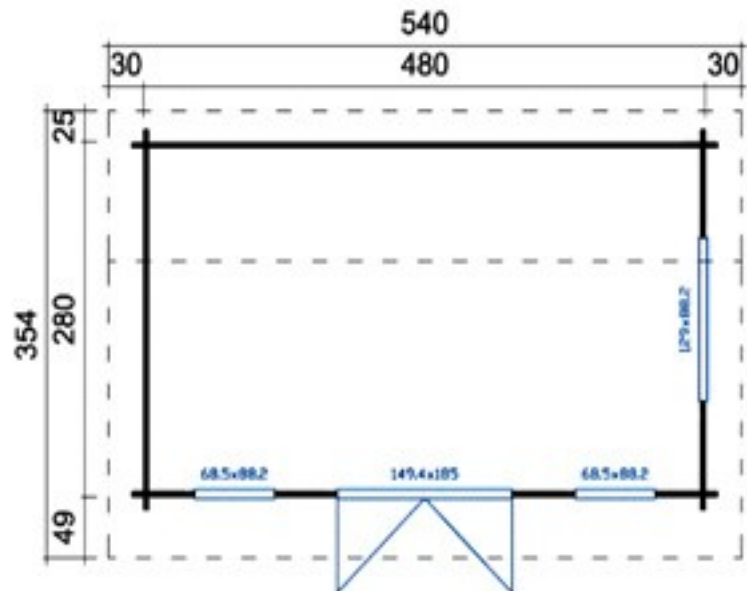

## Trentan 'Walton 53' Log Cabin

Size 480x280

- 44mm Logs
- Five Year Guarantee
- Double Glazed
- Roof Tiles Included
- Assembly Service
- Quality Joinery
- Georgian or Classic Glazing

### Dimensions

Floor Area	12.78 m <sup>2</sup>
Roof Dimensions	5.4m x 3.54m
Cubic Volume	28.1m <sup>3</sup>
Wall Height	2.0m
Ridge Height	2.457m
Front Overhang	49cm
Internal Cabin Size	4.712m x 2.712m

### Windows & Doors

- Double Doors (1) 149.4x 185cm
- Single Windows (2) 68.5 x 88.2cm
- Double Window (1) 129.0 x 88.2cm
- Inward Opening Windows
- Double Glazed As Standard
- 3 Way adjustable Door hinges

### Dimensions

Floor Area	12.40 m <sup>2</sup>
Roof Dimensions	3.7m x 5.4m
Cubic Volume	27.4m <sup>3</sup>
Wall Height	2.04m
Ridge Height	2.468m
Front Overhang	49cm
Internal Cabin Size	4.66m x 2.66m