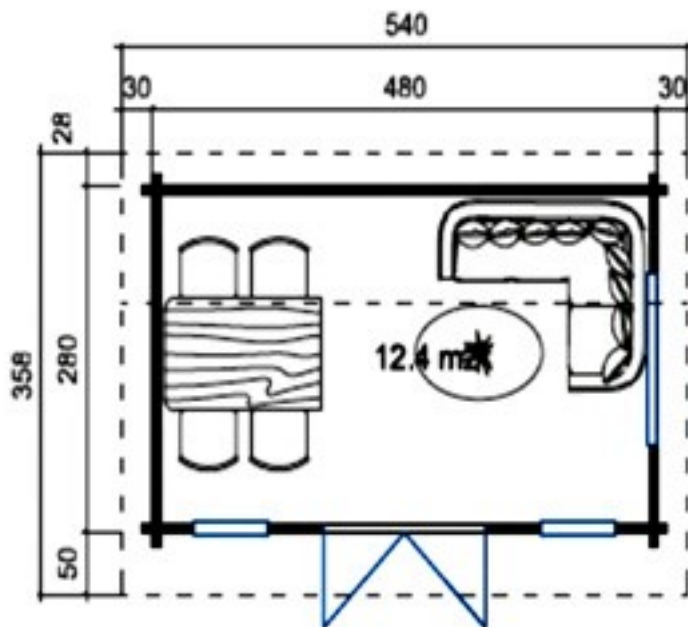

### Dimensions

Floor Area	12.78 m <sup>2</sup>
Roof Dimensions	5.4m x 3.54m
Cubic Volume	28.1m <sup>3</sup>
Wall Height	2.0m
Ridge Height	2.457m
Front Overhang	49cm
Internal Cabin Size	4.712m x 2.712m

## Trentan 'Walton 70' Offset Log Cabin

Size 480 x 280

- 70mm Logs
- Five Year Guarantee
- Double Glazed
- Roof Tiles Included
- Assembly Service
- Quality Joinery
- Georgian or Classic Glazing

### Dimensions

Floor Area	12.40 m <sup>2</sup>
Roof Dimensions	3.7m x 5.4m
Cubic Volume	27.4m <sup>3</sup>
Wall Height	2.04m
Ridge Height	2.468m
Front Overhang	49cm
Internal Cabin Size	4.66m x 2.66m

### Windows & Doors

- Double Doors (1) 158 x 186.5cm
- Single Windows (2) 70 x 91cm
- Double Window (1) 137 x 91cm
- Inward Opening Windows
- Double Glazed As Standard
- 3 Way adjustable Door hinges

Roof / Floor Boards	18mm
Roof Surface	20m <sup>3</sup>