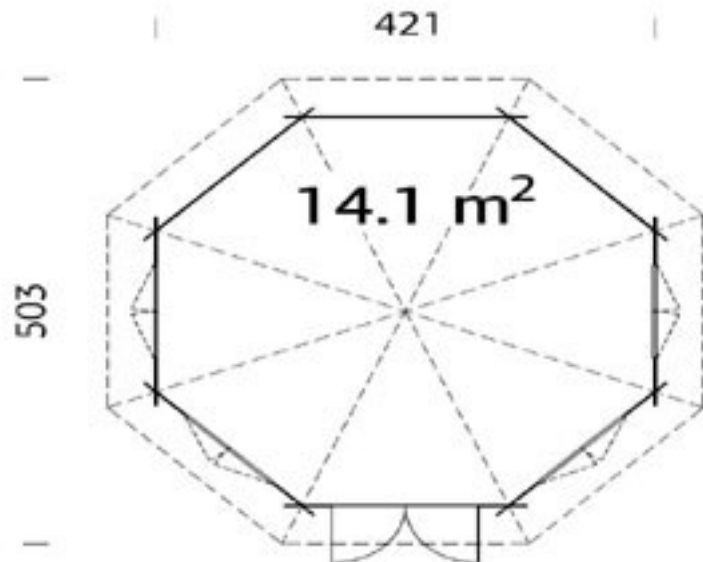

## Trentan 'Windsor 1' Octagonal Cabin

Size 421 x 421

44mm Logs

Five Year  
Guarantee

Double Glazed

Felt Tiles Included

Assembly Service

Quality Joinery

### Dimensions

Roof Dimensions 5.03m x 5.03m  
 Wall Height 2.22m  
 Ridge Height 3.71cm  
 Internal Cabin Size 4.122 x 4.122m  
 (not taking corner cut offs into account)

### Windows & Doors

Double Doors (1) 114 x 186cm  
 Double Window (4) 90 x 123cm  
 Double Glazed As Standard  
 Opens Outwards  
 3 Way adjustable Door hinges

Roof / Floor Boards 16mm  
 Roof Surface 24m³

### Dimensions

Roof Dimensions 6.53m x 5.03m  
 Wall Height 2.22m  
 Ridge Height 3.71m  
 Internal Cabin Size 5.622 x 4.122m  
 (not taking corner cut offs into account)