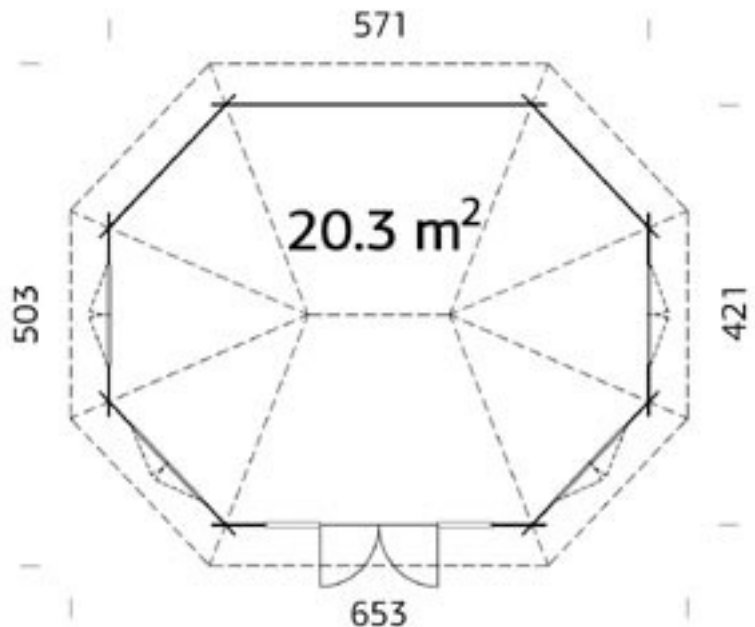

### Dimensions

Roof Dimensions 5.03m x 5.03m  
 Wall Height 2.22m  
 Ridge Height 3.71cm  
 Internal Cabin Size 4.122 x 4.122m  
 (not taking corner cut offs into account)

## Trentan 'Windsor 2' Octagonal Cabin

Size 571 x 421

- 44mm Logs
- Five Year Guarantee
- Double Glazed
- Felt Tiles Included
- Assembly Service
- Quality Joinery
- Georgian or Classic Style Glazing

### Dimensions

Roof Dimensions 6.53m x 5.03m  
 Wall Height 2.22m  
 Ridge Height 3.71m  
 Internal Cabin Size 5.622 x 4.122m  
 (not taking corner cut offs into account)

### Windows & Doors

Double Doors (1) 114 x 186cm  
 Double Window (4) 90 x 123cm  
 Double Glazed As Standard  
 Opens Outwards  
 3 Way adjustable Door hinges

Roof / Floor Boards 16mm  
 Roof Surface 32m<sup>3</sup>