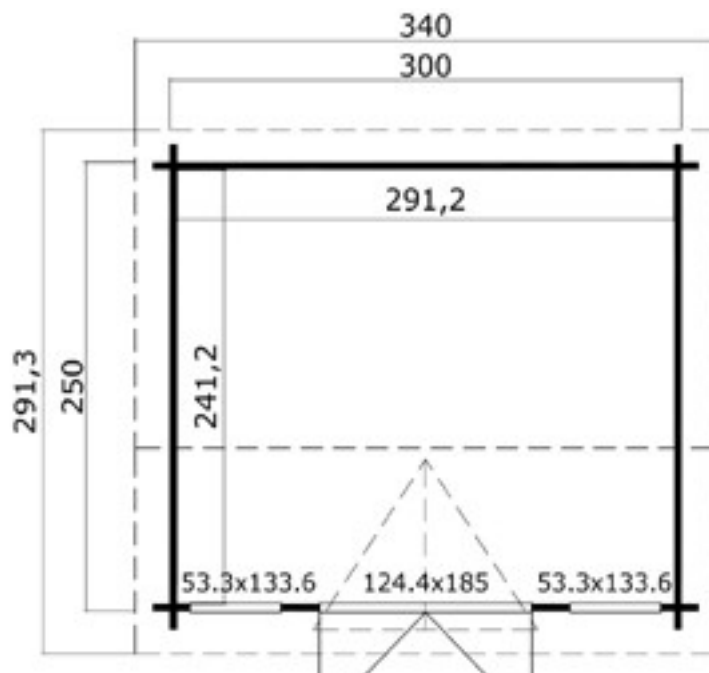

Dimensions

| | |
|---------------------|---------------------|
| Floor Area | 11.4 m ² |
| Roof Dimensions | 3.4m x 4.4m |
| Cubic Volume | 25.7m ³ |
| Wall Height | 2.11m |
| Ridge Height | 2.46m |
| Front Overhang | 24cm |
| Internal Cabin Size | 3.912m x 2.912m |

Georgian or
Classic Glazing

Dimensions

| | |
|---------------------|---------------------|
| Floor Area | 7.02 m ² |
| Roof Dimensions | 2.91m x 3.4m |
| Cubic Volume | 15.8m ³ |
| Wall Height | 2.11m |
| Ridge Height | 2.46m |
| Front Overhang | 23cm |
| Internal Cabin Size | 2.912m x 2.412m |

Windows & Doors

| | |
|------------------------------|-------------|
| Double Doors (1) | 124 x 185cm |
| Single Windows (2) | 53 x 133cm |
| Inward Opening Windows | |
| Double Glazed As Standard | |
| 3 Way adjustable Door hinges | |

| | |
|---------------------|---------------------|
| Roof / Floor Boards | 18mm |
| Roof Surface | 11.02m ³ |

| | |
|-----------------|-------------------|
| Roof Slope | 10.2/17.9/24.6° |
| Treated Bearers | 70 x 45mm 45x45mm |