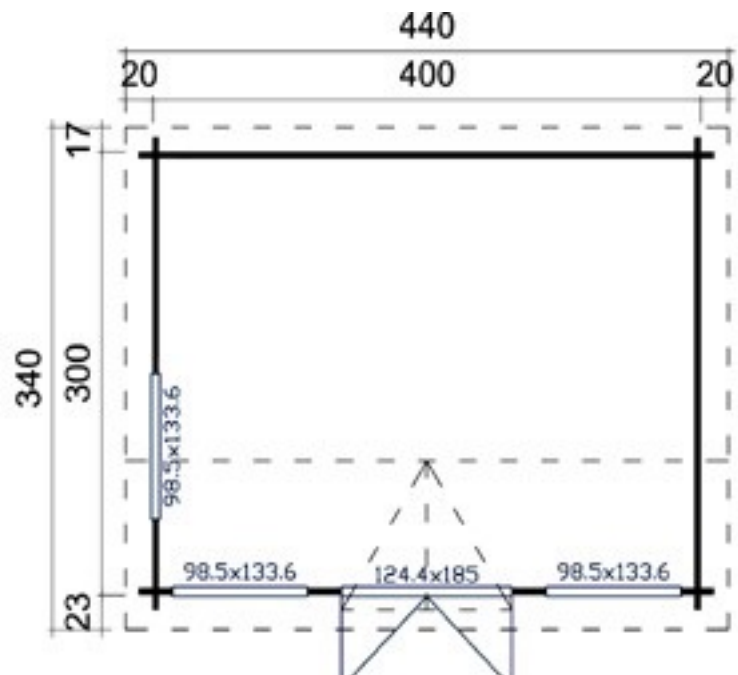

Phone (0333) 800 8880
 www.leisurebuildings.com
 trentan@leisurebuildings.com

Trentan 'Woking 44' Clockhouse Cabin Size 400 x 300

- 44mm Logs
- Five Year Guarantee
- Double Glazed
- Roof Tiles Included
- Assembly Service
- Quality Joinery
- Georgian or Classic Glazing

Dimensions

Floor Area	11.4 m ²
Roof Dimensions	3.4m x 4.4m
Cubic Volume	25.7m ³
Wall Height	2.11m
Ridge Height	2.46m
Front Overhang	24cm
Internal Cabin Size	3.912m x 2.912m

Windows & Doors

Double Doors (1)	124 x 185cm
Double Windows (3)	98 x 133cm
Inward Opening Windows	
Double Glazed As Standard	
3 Way adjustable Door hinges	

Roof / Floor Boards	18mm
Roof Surface	16.3m ³

Roof Slope	10.2/17.9/24.6°
Treated Bearers	70 x 45mm 45x45mm

Woking Garden Buildings Show Site

1st Choice Leisure Buildings
 Sutton Green Garden Centre,
 Whitmoor Ln, Sutton Green,
 Guildford, Surrey. GU4 7QA
 Phone 01483 237550