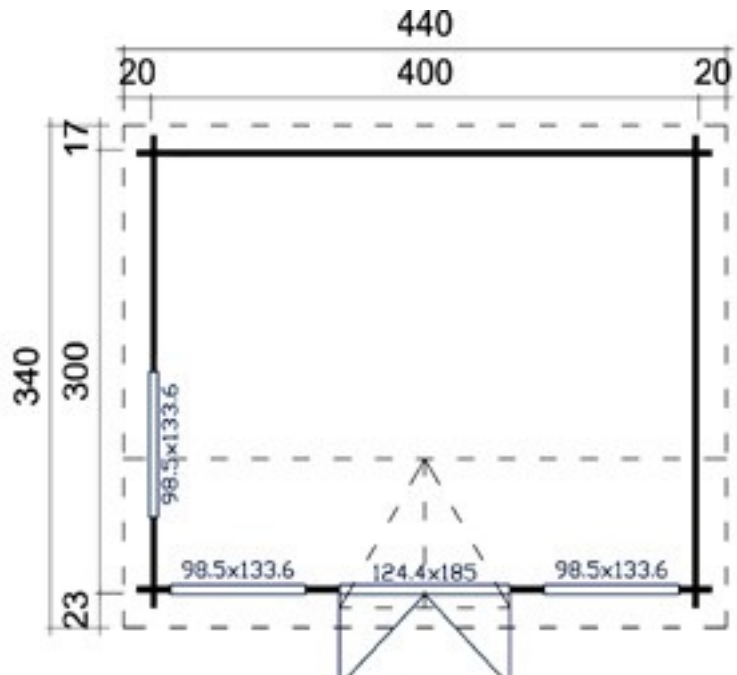

Dimensions

| | |
|---------------------|---------------------|
| Floor Area | 11.4 m ² |
| Roof Dimensions | 3.4m x 4.4m |
| Cubic Volume | 25.7m ³ |
| Wall Height | 2.11m |
| Ridge Height | 2.46m |
| Front Overhang | 24cm |
| Internal Cabin Size | 3.912m x 2.912m |

Windows & Doors

- Double Doors (1) 124 x 185cm
- Double Windows (3) 98 x 133cm
- Inward Opening Windows
- Double Glazed As Standard
- 3 Way adjustable Door hinges

| | |
|---------------------|--------------------|
| Roof / Floor Boards | 18mm |
| Roof Surface | 16.3m ³ |

Georgian or
Classic Glazing

Dimensions

| | |
|---------------------|---------------------|
| Floor Area | 7.02 m ² |
| Roof Dimensions | 2.91m x 3.4m |
| Cubic Volume | 15.8m ³ |
| Wall Height | 2.11m |
| Ridge Height | 2.46m |
| Front Overhang | 23cm |
| Internal Cabin Size | 2.912m x 2.412m |

Windows & Doors

| | |
|------------------------------|-------------|
| Double Doors (1) | 124 x 185cm |
| Single Windows (2) | 53 x 133cm |
| Inward Opening Windows | |
| Double Glazed As Standard | |
| 3 Way adjustable Door hinges | |