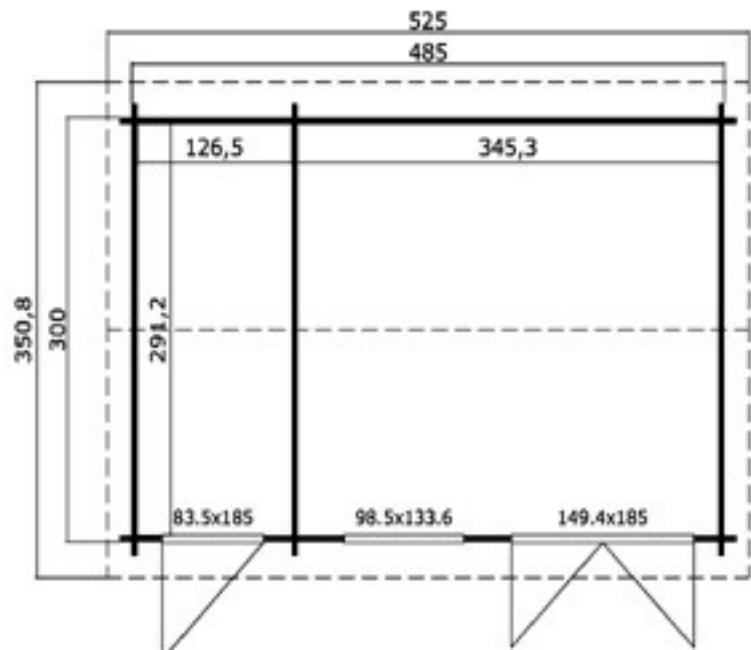

Dimensions

Floor Area	8.81 m ²
Roof Dimensions	4.3m x 2.88m
Cubic Volume	20.09m ³
Wall Height	2.11m
Ridge Height	2.52m
Front Overhang	24cm
Main Cabin Size	2.533m x 2.312m

Windows & Doors

Double Doors (1)	149 x 185cm
Single Door (1)	83 x 185cm
Double Window (1)	98 x 133cm
Inward Opening Windows	
Double Glazed As Standard	
3 Way adjustable Door hinges	

Roof / Floor Boards	18 mm
Roof Surface	12.9m ³

Roof Slope	16°
Treated Bearers	70 x 45mm

Woking Garden Buildings Show Site

1st Choice Leisure Buildings
 Sutton Green Garden Centre,
 Whitmoor Ln, Sutton Green,
 Guildford, Surrey. GU4 7QA
 Phone 01483 237550

Trentan 'Wonersh 2' Log Cabin Combi Size 485 x 300

- 44mm Logs
- Five Year Guarantee
- Double Glazed
- Roof Tiles Included
- Assembly Service
- Quality Joinery
- Georgian or Classic Glazing

Dimensions

Floor Area	13.87 m ²
Roof Dimensions	5.25m x 3.51m
Cubic Volume	31.62m ³
Wall Height	2.11m
Ridge Height	2.52m
Front Overhang	25cm
Main Cabin Size	3.453m x 2.912m

Windows & Doors

Double Doors (1)	149 x 185cm
Single Door (1)	83 x 185cm
Double Window (1)	98 x 133cm
Inward Opening Windows	
Double Glazed As Standard	
3 Way adjustable Door hinges	

Roof / Floor Boards	18 mm
Roof Surface	18.9m ³