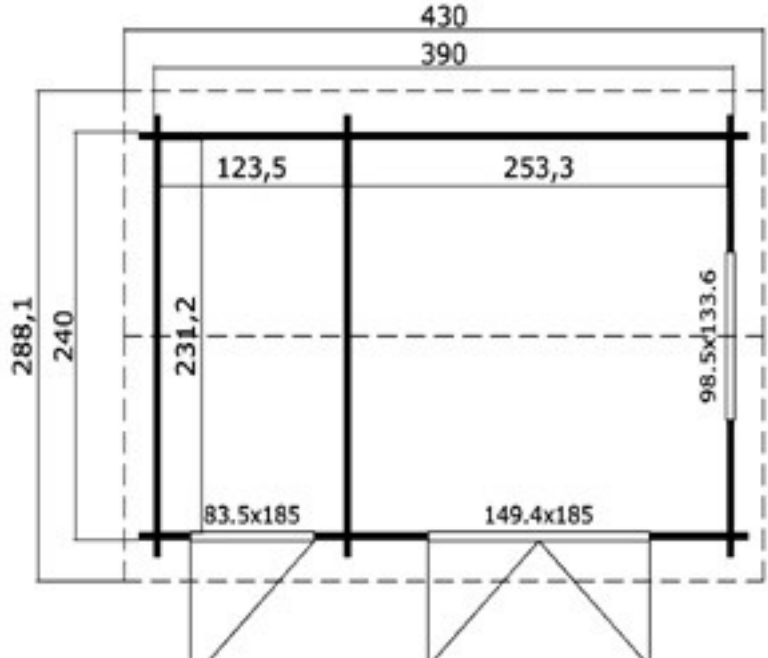

Phone (0333) 800 8880
 www.leisurebuildings.com
 trentan@leisurebuildings.com

Trentan 'Wonersh 1' Log Cabin Combi Size 390 x 240

- 44mm Logs
- Five Year Guarantee
- Double Glazed
- Roof Tiles Included
- Assembly Service
- Quality Joinery
- Georgian or Classic Glazing

Dimensions

Floor Area	8.81 m ²
Roof Dimensions	4.3m x 2.88m
Cubic Volume	20.09m ³
Wall Height	2.11m
Ridge Height	2.52m
Front Overhang	24cm
Main Cabin Size	2.533m x 2.312m

Windows & Doors

Double Doors (1)	149 x 185cm
Single Door (1)	83 x 185cm
Double Window (1)	98 x 133cm
Inward Opening Windows	
Double Glazed As Standard	
3 Way adjustable Door hinges	

Trentan 'Wonersh 2' Log Cabin Combi Size 485 x 300

- 44mm Logs
- Five Year Guarantee
- Double Glazed
- Roof Tiles Included
- Assembly Service
- Quality Joinery
- Georgian or Classic Glazing

Dimensions

Floor Area	13.87 m ²
Roof Dimensions	5.25m x 3.51m
Cubic Volume	31.62m ³
Wall Height	2.11m
Ridge Height	2.52m
Front Overhang	25cm
Main Cabin Size	3.453m x 2.912m

Windows & Doors

Double Doors (1)	149 x 185cm
Single Door (1)	83 x 185cm
Double Window (1)	98 x 133cm
Inward Opening Windows	
Double Glazed As Standard	
3 Way adjustable Door hinges	

Roof / Floor Boards	18 mm
Roof Surface	18.9m ³