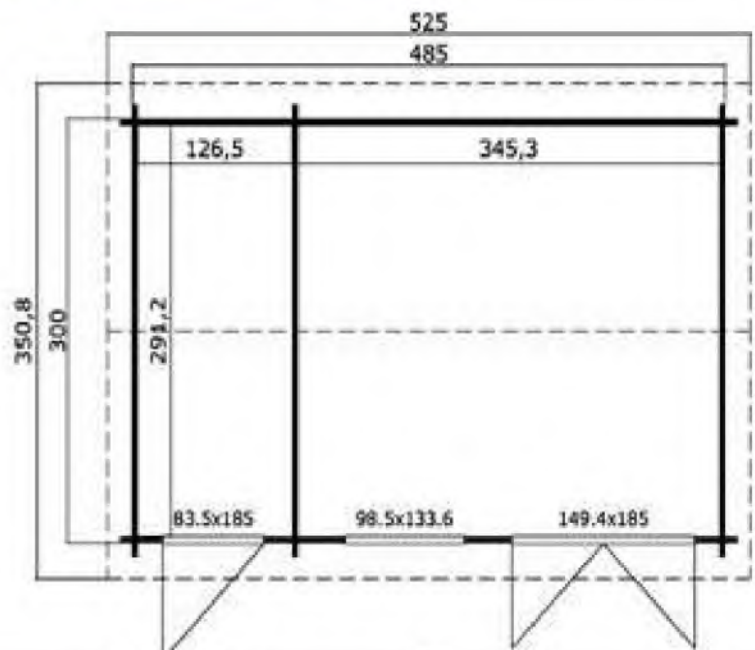

### Dimensions

Floor Area	8.81 m <sup>2</sup>
Roof Dimensions	4.3m x 2.88m
Cubic Volume	20.09m <sup>3</sup>
Wall Height	2.11m
Ridge Height	2.52m
Front Overhang	24cm
Main Cabin Size	2.533m x 2.312m

## Trentan 'Wonersh 2' Log Cabin Combi

Size 485 x 300

44mm Logs

Five Year  
Guarantee

Double Glazed

Roof Tiles  
Included

Assembly Service

Quality Joinery

### Dimensions

Floor Area	13.87 m <sup>2</sup>
Roof Dimensions	5.25m x 3.51m
Cubic Volume	31.62m <sup>3</sup>
Wall Height	2.11m
Ridge Height	2.52m
Front Overhang	25cm
Main Cabin Size	3.453m x 2.912m

### Windows & Doors

Double Doors (1)	149 x 185cm
Single Door (1)	83 x 185cm
Double Window (1)	98 x 133cm
Inward Opening Windows	
Double Glazed As Standard	
3 Way adjustable Door hinges	

Roof / Floor Boards	18 mm
Roof Surface	18.9m <sup>3</sup>