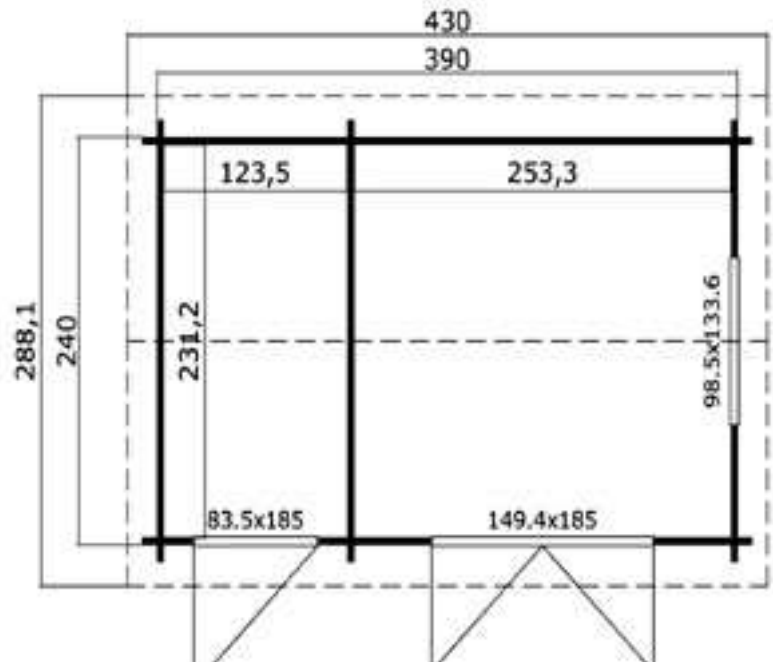

Trentan 'Wonersh 1' Log Cabin Combi Size 390 x 240

- 44mm Logs
- Five Year Guarantee
- Double Glazed
- Roof Tiles Included
- Assembly Service
- Quality Joinery
- Georgian or Classic Glazing

Dimensions

Floor Area	8.81 m ²
Roof Dimensions	4.3m x 2.88m
Cubic Volume	20.09m ³
Wall Height	2.11m
Ridge Height	2.52m
Front Overhang	24cm
Main Cabin Size	2.533m x 2.312m

Windows & Doors

Double Doors (1)	149 x 185cm
Single Door (1)	83 x 185cm
Double Window (1)	98 x 133cm
Inward Opening Windows	
Double Glazed As Standard	
3 Way adjustable Door hinges	

Roof / Floor Boards	18 mm
Roof Surface	12.9m ³

Quality Joinery

Georgian or
Classic Glazing

Dimensions

Floor Area	13.87 m ²
Roof Dimensions	5.25m x 3.51m
Cubic Volume	31.62m ³
Wall Height	2.11m
Ridge Height	2.52m
Front Overhang	25cm
Main Cabin Size	3.453m x 2.912m

Windows & Doors

Double Doors (1)	149 x 185cm
Single Door (1)	83 x 185cm
Double Window (1)	98 x 133cm
Inward Opening Windows	
Double Glazed As Standard	
3 Way adjustable Door hinges	

Roof / Floor Boards	18 mm
Roof Surface	18.9m ³