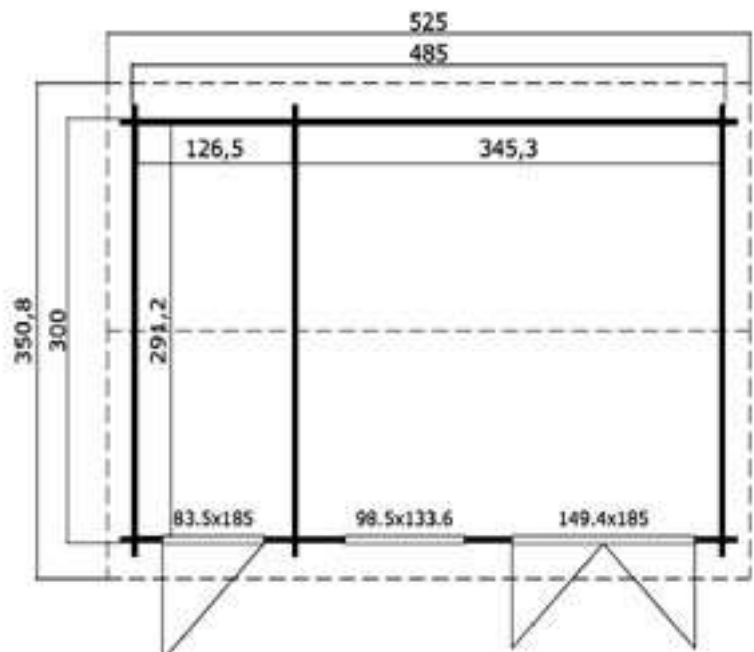

Trentan 'Wonersh 1' Log Cabin Combi Size 390 x 240

- 44mm Logs
- Five Year Guarantee
- Double Glazed
- Roof Tiles Included
- Assembly Service
- Quality Joinery
- Georgian or Classic Glazing

Dimensions

Floor Area	8.81 m ²
Roof Dimensions	4.3m x 2.88m
Cubic Volume	20.09m ³
Wall Height	2.11m
Ridge Height	2.52m
Front Overhang	24cm
Main Cabin Size	2.533m x 2.312m

Phone (0333) 800 8880
 www.leisurebuildings.com
 trentan@leisurebuildings.com

Trentan 'Wonersh 2' Log Cabin Combi

Size 485 x 300

44mm Logs

Five Year
Guarantee

Double Glazed

Roof Tiles
Included

Assembly Service

Quality Joinery

Georgian or
Classic Glazing

Dimensions

Floor Area	13.87 m ²
Roof Dimensions	5.25m x 3.51m
Cubic Volume	31.62m ³
Wall Height	2.11m
Ridge Height	2.52m
Front Overhang	25cm
Main Cabin Size	3.453m x 2.912m

Windows & Doors

Double Doors (1)	149 x 185cm
Single Door (1)	83 x 185cm
Double Window (1)	98 x 133cm
Inward Opening Windows	
Double Glazed As Standard	
3 Way adjustable Door hinges	

Roof / Floor Boards	18 mm
Roof Surface	18.9m ³