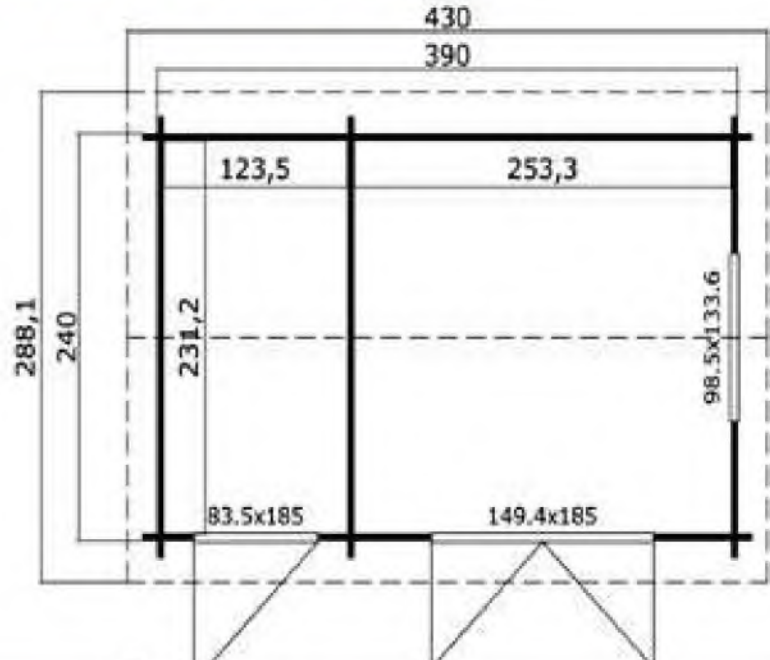

## Trentan 'Wonersh 1' Log Cabin Combi

Size 390 x 240

44mm Logs

Five Year  
Guarantee

Double Glazed

Roof Tiles  
Included

Assembly Service

Quality Joinery

### Dimensions

Floor Area	8.81 m <sup>2</sup>
Roof Dimensions	4.3m x 2.88m
Cubic Volume	20.09m <sup>3</sup>
Wall Height	2.11m
Ridge Height	2.52m
Front Overhang	24cm
Main Cabin Size	2.533m x 2.312m

### Windows & Doors

Double Doors (1)	149 x 185cm
Single Door (1)	83 x 185cm
Double Window (1)	98 x 133cm
Inward Opening Windows	
Double Glazed As Standard	
3 Way adjustable Door hinges	

Roof / Floor Boards	18 mm
Roof Surface	12.9m <sup>3</sup>

### Dimensions

Floor Area	13.87 m <sup>2</sup>
Roof Dimensions	5.25m x 3.51m
Cubic Volume	31.62m <sup>3</sup>
Wall Height	2.11m
Ridge Height	2.52m
Front Overhang	25cm
Main Cabin Size	3.453m x 2.912m